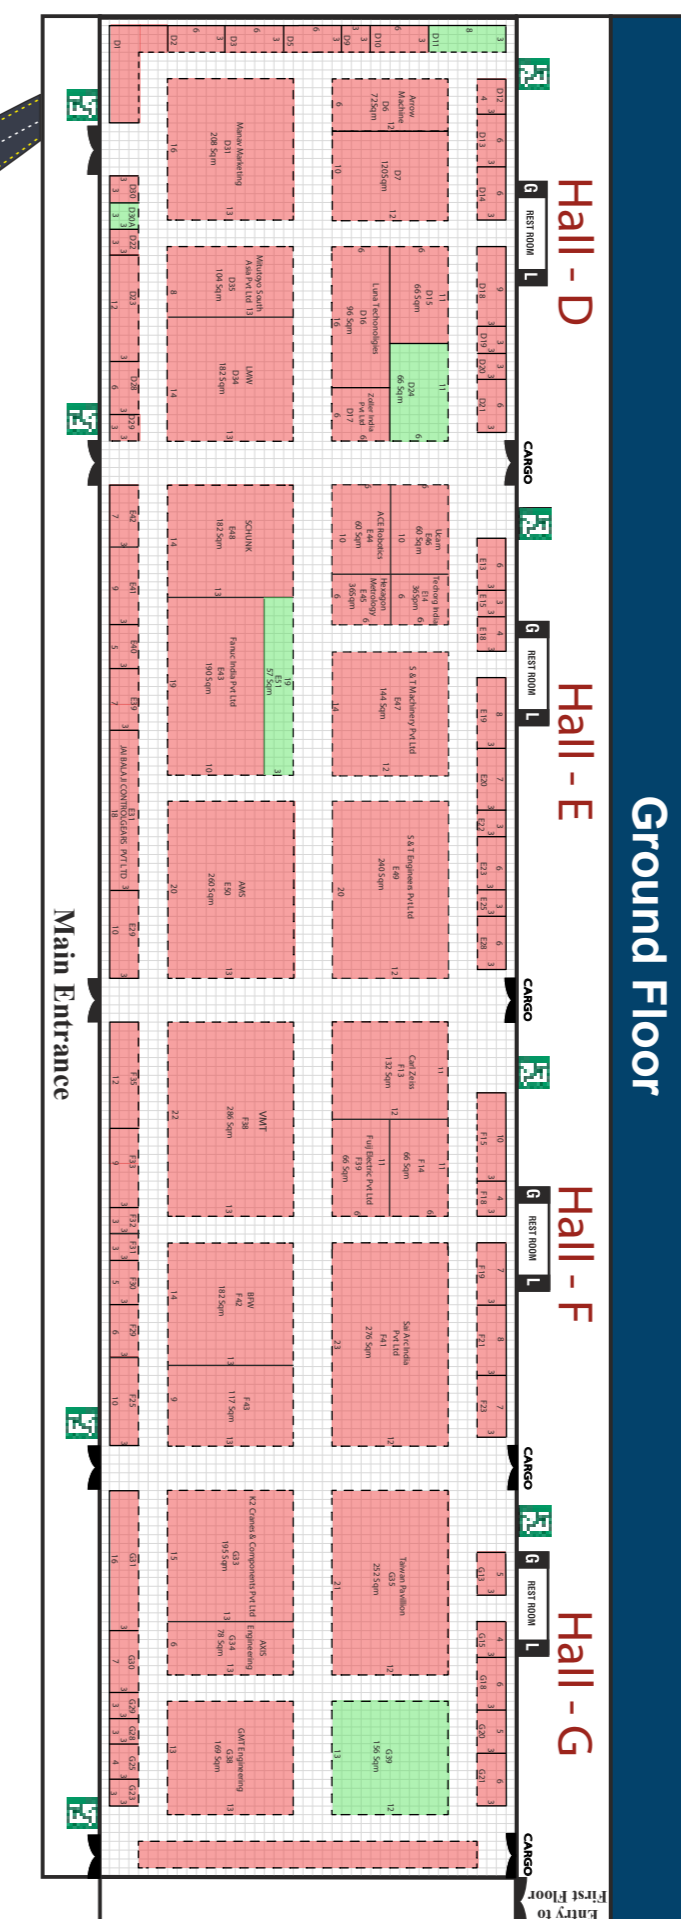

FLOOR PLAN

An AIEMA Initiative
19 - 23 June 2025
 Chennai Trade Centre, Chennai, India

Title Sponsor

Theme
 Beyond Smart Manufacturing

ME - MATERIAL ENTRANCE

Mount Ponnammalle Road

ORGANISED BY

- i) Hall A,B,D,E,F and G: Heavy Machinery
- ii) Hall C: Hand Carried Exhibitors
- iii) Hall H: Light Weight Machinery (Upto 1T)