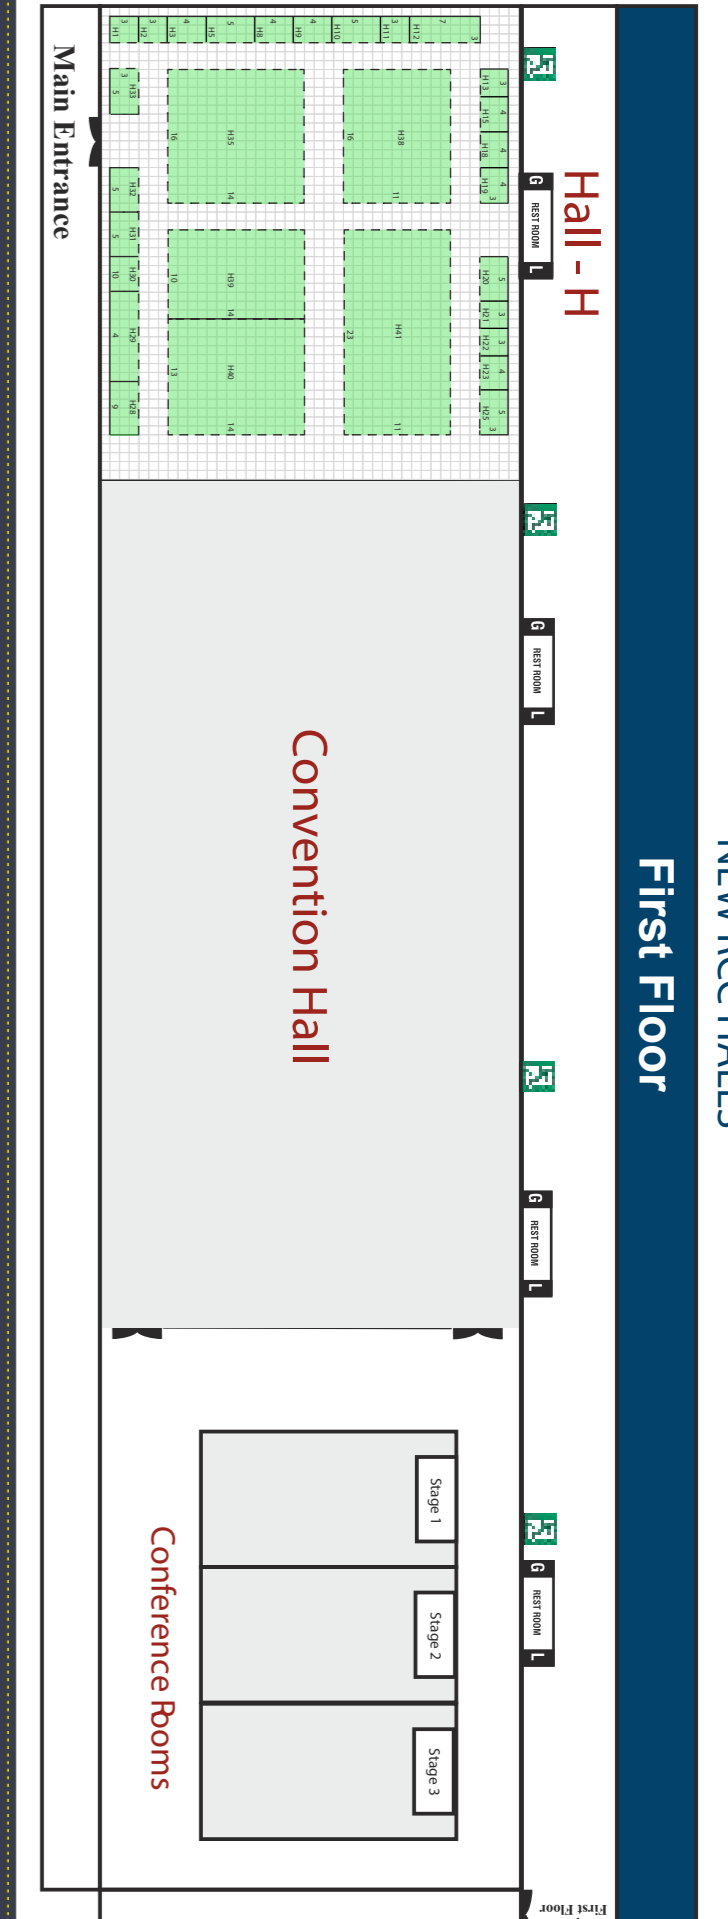

FLOOR PLAN

An AIEMA Initiative
19 - 23 June 2025
 Chennai Trade Centre, Chennai, India

Title Sponsor

Theme
 Beyond Smart Manufacturing

ME - MATERIAL ENTRANCE

Mount Ponnammalle Road

ORGANISED BY

- i) Hall A,B,D,E,F and G: Heavy Machinery
- ii) Hall C: Hand Carried Exhibitors
- iii) Hall H: Light Weight Machinery (Upto 1T)