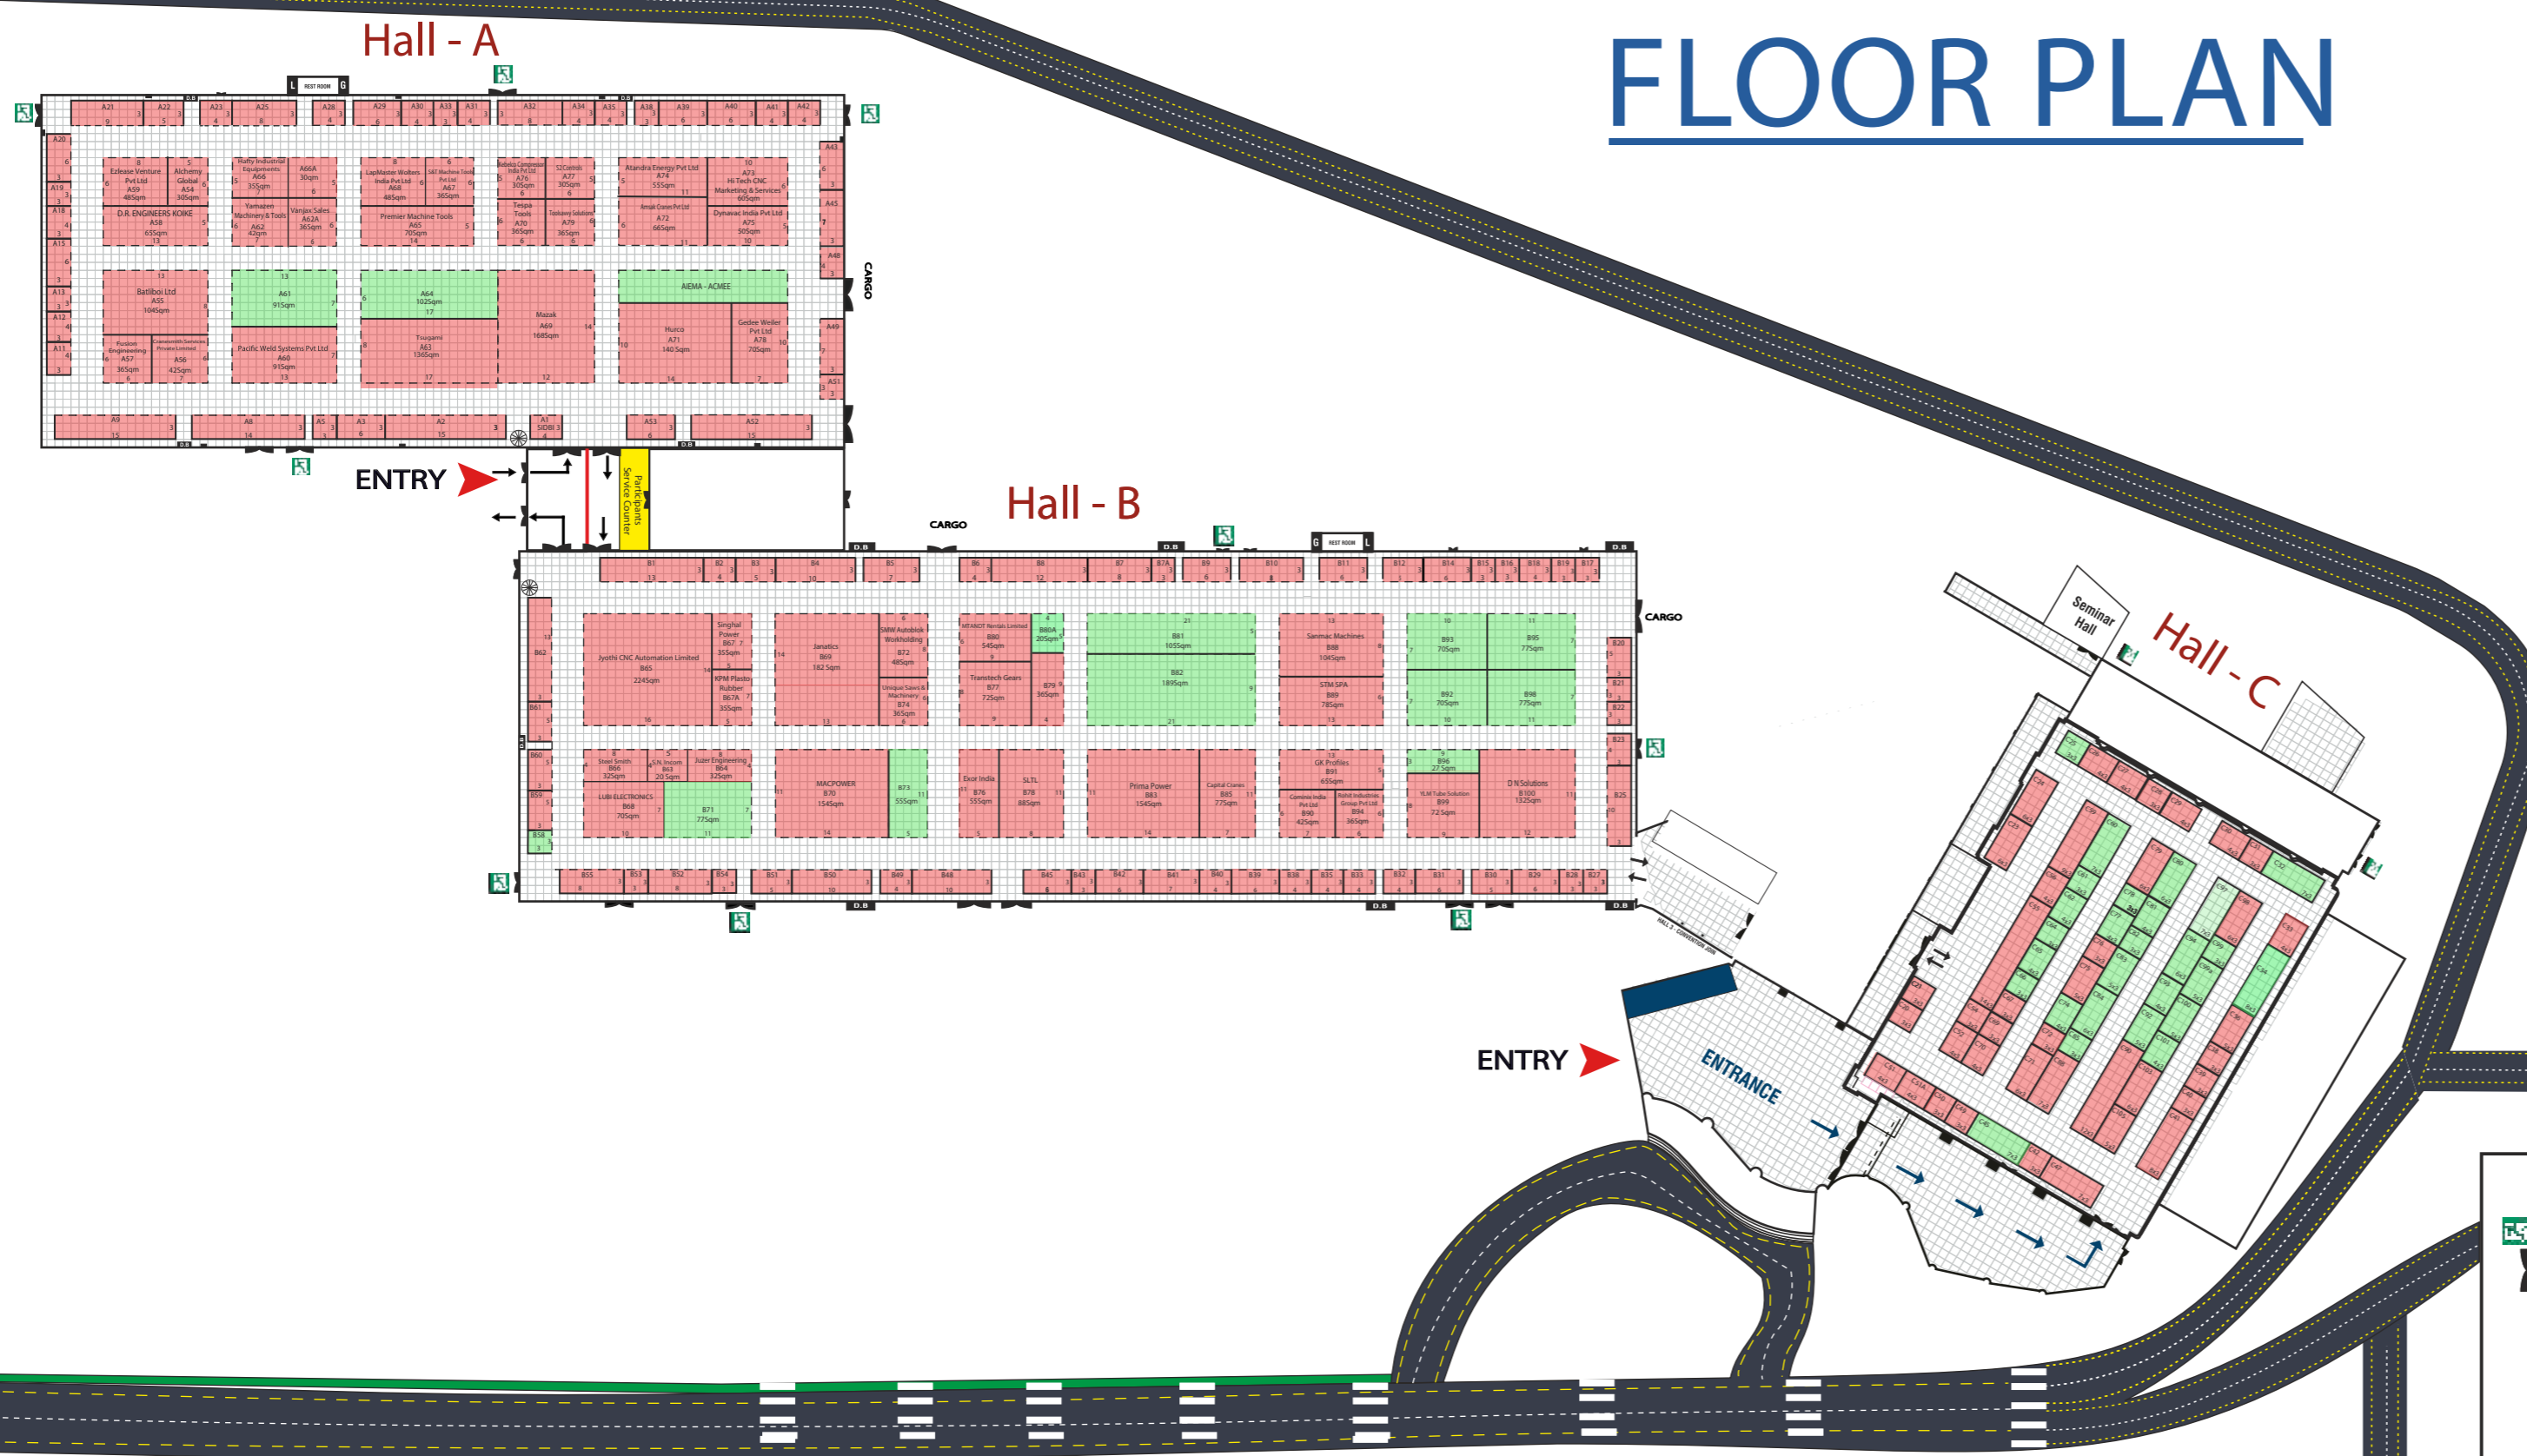

FLOOR PLAN

An AIEMA Initiative
19 - 23 June 2025
 Chennai Trade Centre, Chennai, India

Title Sponsor

Theme
 Beyond Smart Manufacturing

ME - MATERIAL ENTRANCE

Mount Ponnammalle Road

ORGANISED BY

- i) Hall A,B,D,E,F and G: Heavy Machinery
- ii) Hall C: Hand Carried Exhibitors
- iii) Hall H: Light Weight Machinery (Upto 1T)